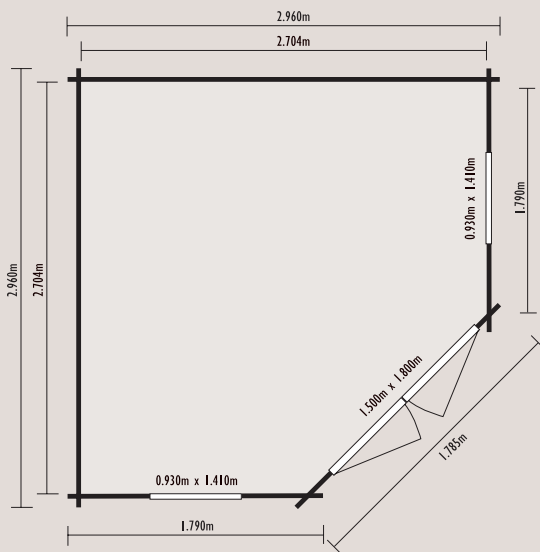

cabins 5m² - 10m²

valo

Please note: the floor and ceiling are finished in exterior graded board.
For further details please ask your stockist.

Dimensions	Internal	External (excl. overhangs)
Width	2.704m	2.960m
Depth	2.704m	2.960m
Ridge Height	-	2.930m
Area	6.80m ²	8.08m ²